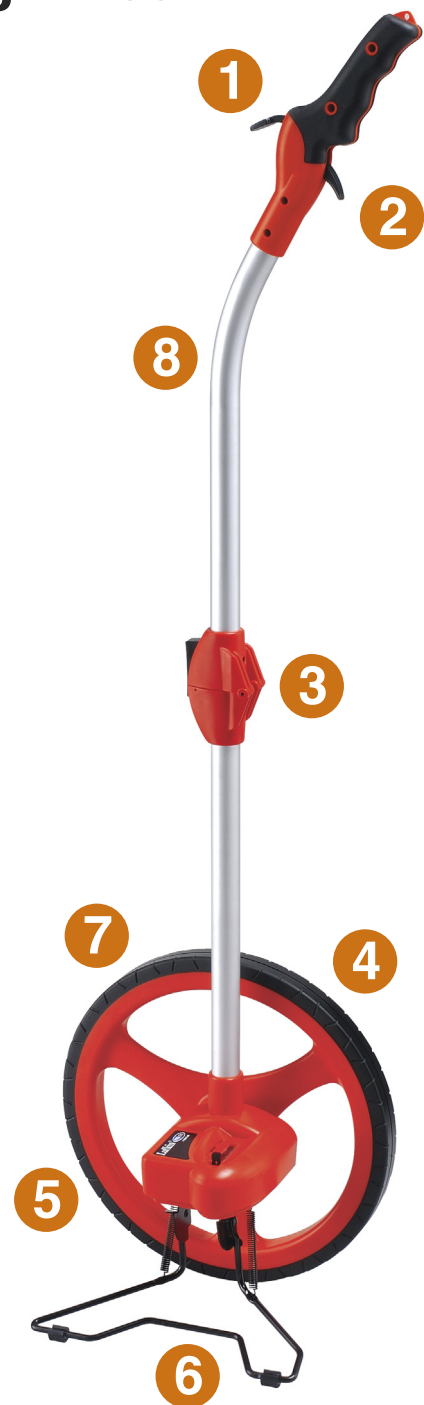

Lufkin WM32MEU Collapsible Measuring Wheel up to 9999,9 m

- 1 Reset Trigger in handle and counter
- 2 Braking Trigger in handle
- 3 Collapsible handle for storage, folded size: 650 mm
- 4 Aggressive treaded wheel for improved traction
- 5 5 digit counter measures 9999.9 meters without resetting
- 6 Built in kickstand supports wheel
- 7 Large 318 mm wheel diameter provides more accurate measurements particularly on uneven terrain
- 8 Comfortable handling, total length: 1059 mm

Convenient reset in handle.
Braking trigger eliminates "free-wheeling" when measuring.

Magnified Counter Display with Reset Button

Code-no.	Description	Shelf pack	EAN
WM32MEU	Measuring wheel, collapsible 318 mm wheel diameter	2	4003019201174 59,95 euros / piece