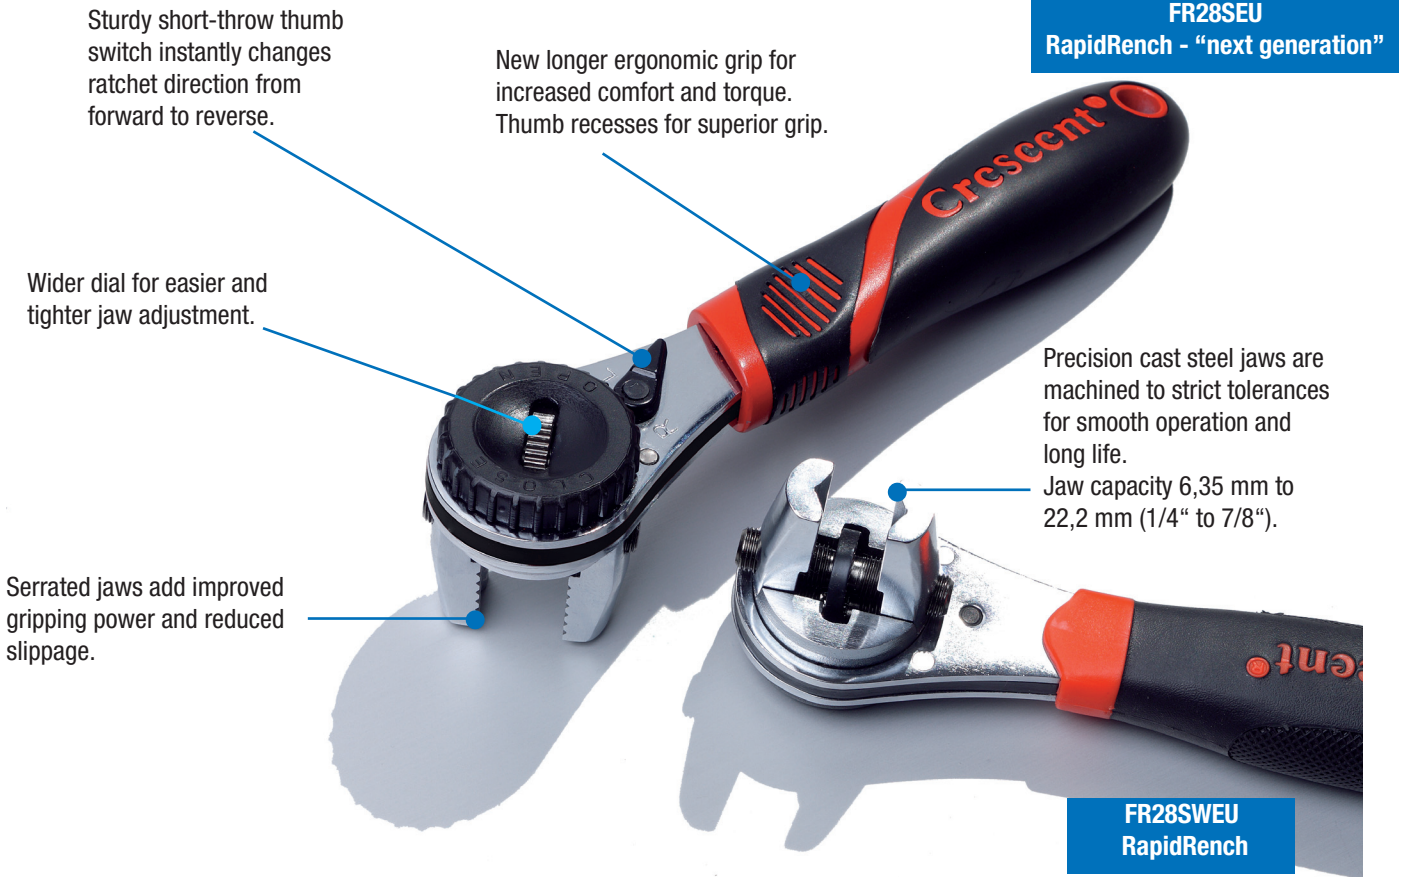

R² RapidRench and R² RapidRench - “next generation”

Adjustable ratcheting socket wrenches:

The R² RapidRench and the R² RapidRench - “next generation” adjustable ratcheting socket wrenches are revolutionary new tools with literally thousands of uses around the home and workshop. They replace 38 of the most popular socket sizes and the adjustment on both tools is suitable for a wide range of nut and bolt types.

When a task requires many turns of a fastener, the R² RapidRench ratcheting feature makes the job quick and easy.

The unique jaw of the R² RapidRench makes it one of the most versatile tools ever, since it works with so many types of fasteners.

The R² RapidRench works on square bolts, hex bolts, J-bolts, hook eyes, wingnuts, thumb screws, and many, many more!

Code-no.	Description	Shelf pack
FR28SWEU	R ² Rapid Rench™	6
FR28SEU	R ² Rapid Rench™ - next generation (available 3. quarter 2008)	4